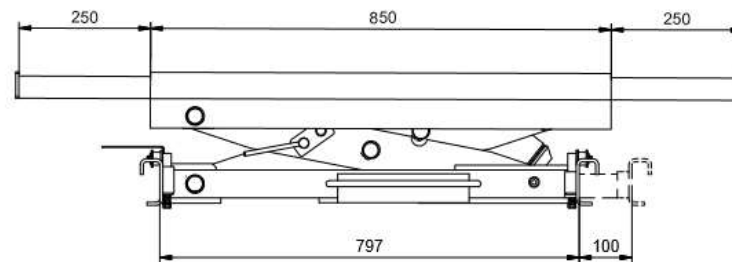

TECHNICAL DATA	
MODEL NO.	MICRO 3000
LIFTING CAPACITY	3000 kg
MAX. LIFTING HEIGHT	511 mm
MIN. HEIGHT	250 mm

DATE: 25 SEP 2017