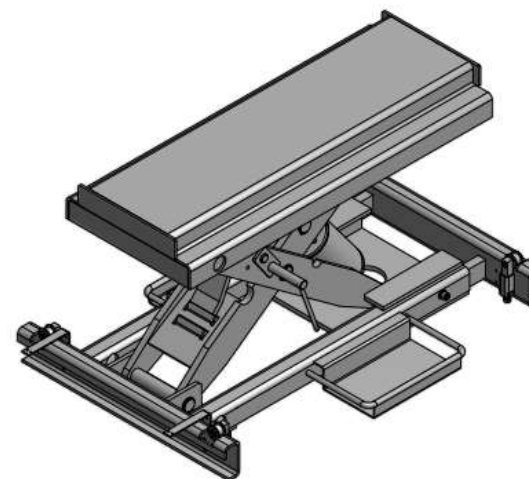

TECHNICAL DATA	
MODEL NO.	MICRO 3000
LIFTING CAPACITY	3000 kg
MAX. LIFTING HEIGHT	511 mm
MIN. HEIGHT	250 mm

DATE: 25 SEP 2017