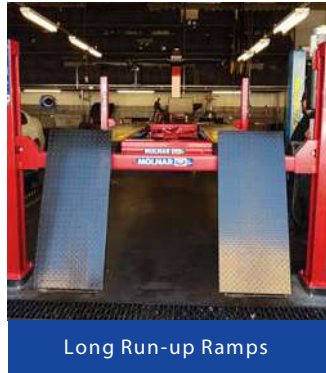

MOLNAR
By NEXION

Technical Data

Lifting capacity	6000 kg
Max lock height	1750mm
Lifting / lowering time	55seconds / 30 seconds
Pump unit	3 kW Motor
Voltage	3 Phase + Earth 415V 50Hz Optional single phase

Platforms

Total length	6855 mm
Platform length	5445 mm
Wheel base	Variable
Platform width	600 mm
Distance between platforms	945 mm
Minimum height	222 mm
Width between posts	3010 mm
Total width (outer edges base plates)	3412mm

UNIQUE FEATURES