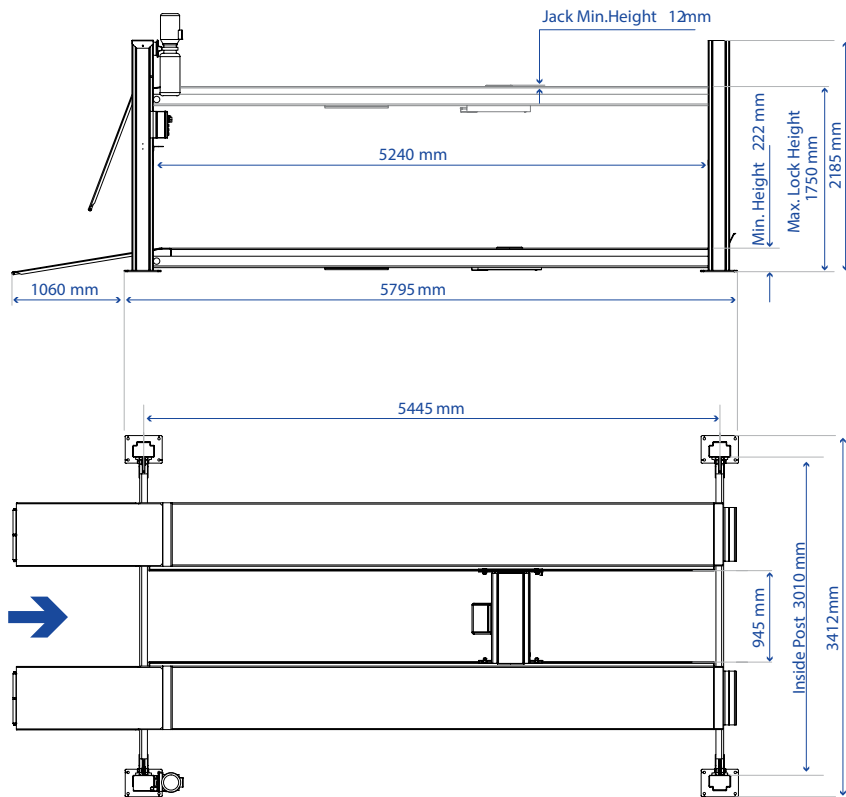

Platforms

Total length	6855 mm
Platform length	5445 mm
Wheel base	Variable
Platform width	600 mm
Distance between platforms	945 mm
Minimum height	222 mm
Width between posts	3010 mm
Total width (outer edges base plates)	3412mm

UNIQUE FEATURES

Long Run-up Ramps

Control Unit / Pump

Micro 3000 Jacking Beam
Optional

Caterpillar Hose Included
with optional Micro 3000

Specifications/Images subject to change without prior notice. To validate warranty, proof of a valid maintenance contract will be required. Images and Illustrations are indicative and may be modified without notice